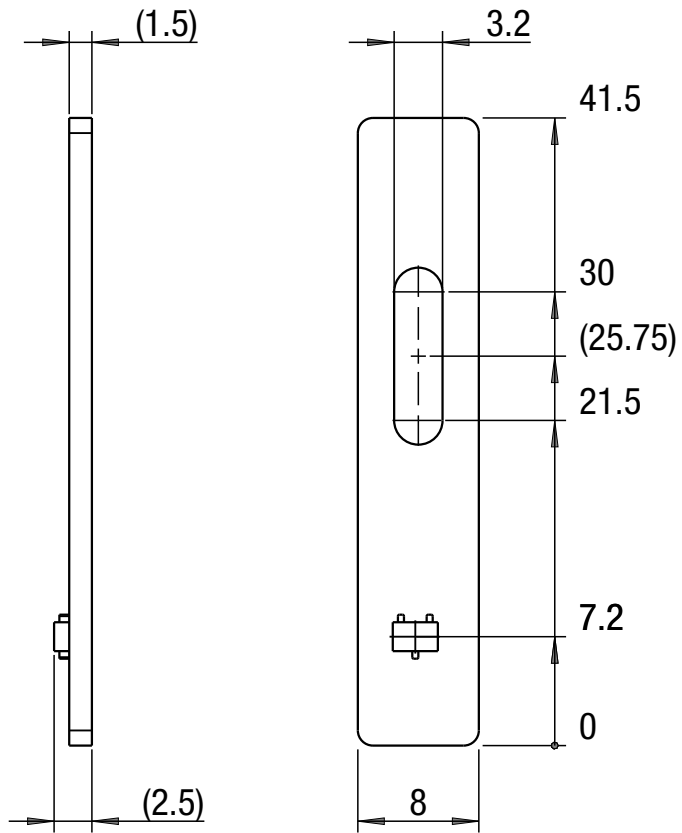

Interface HALL-PMT-PNP-NC

1:1