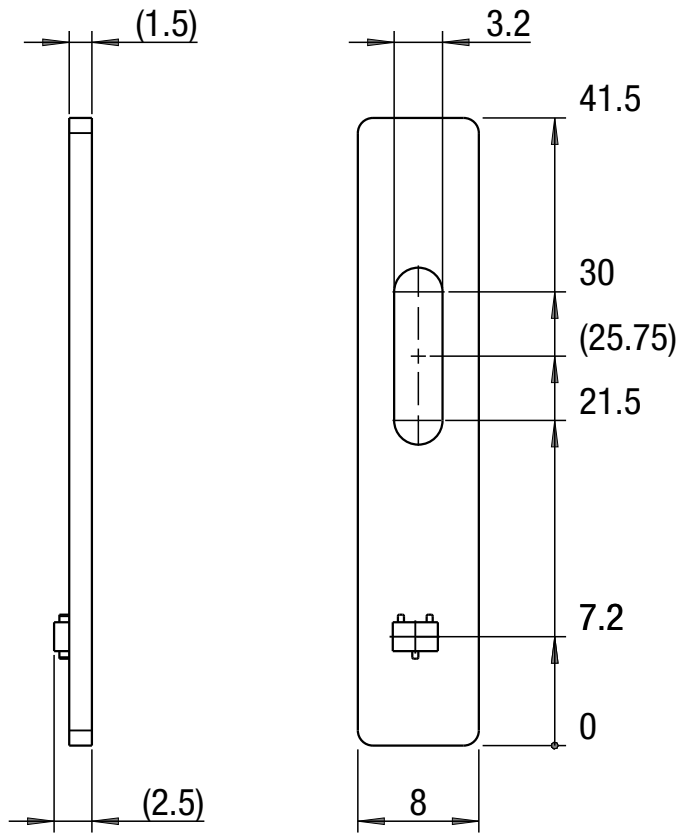

Interface HALL-PMT-NPN-NC

1:1